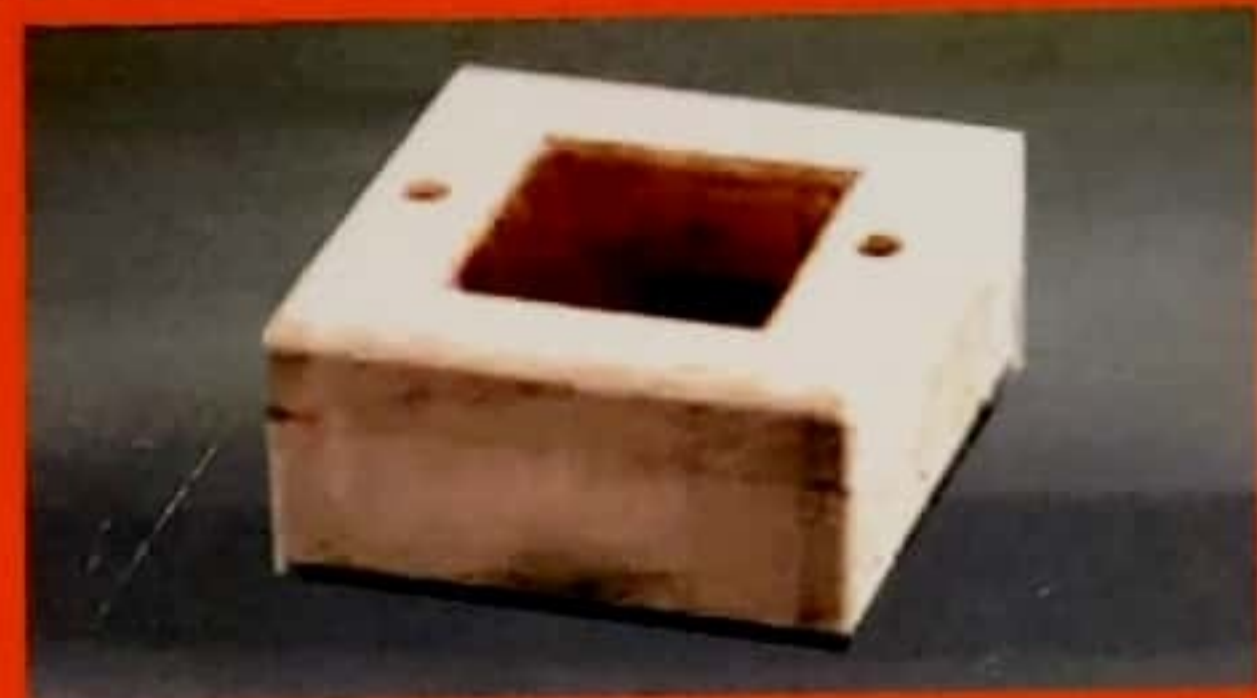

CODE	DESCRIPTION	RATE PER PC	PKG	BULK PKG
S1	Swathi 1 M	40	20	600
S2	Swathi 2 M	45	10	600
S3	Swathi 3 M	55	10	500
S4	Swathi 4 M	62	10	500
S5	Swathi 6 M	80	10	300
S6	Swathi 8 Hz M	98	10	240
S7	Swathi 9 M	110	10	200
S8	Swathi 12 M	122	5	200