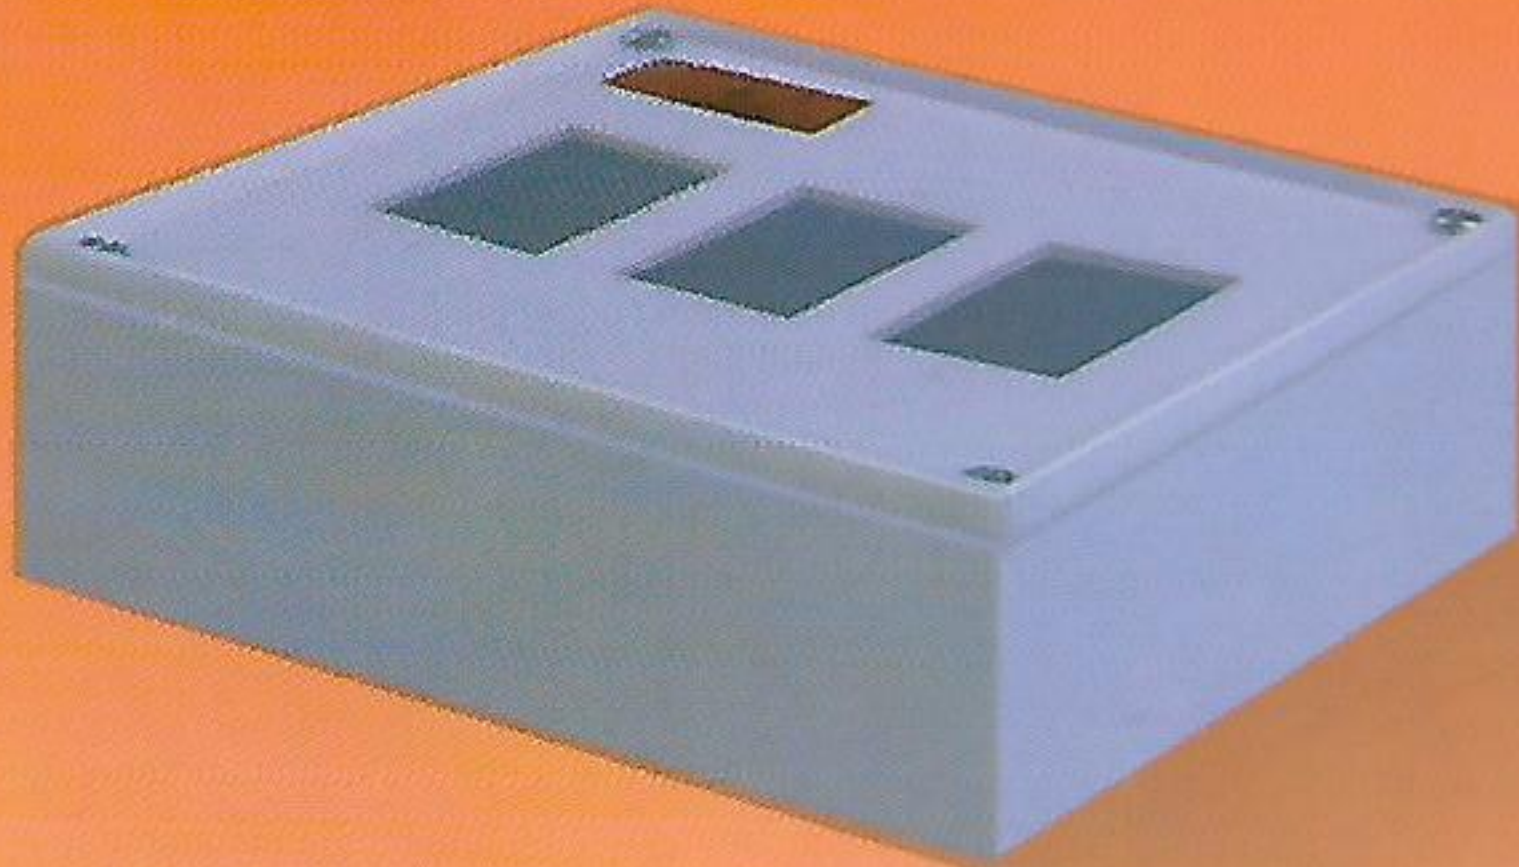

For more info

E_mail: swathiindustrie2004@gmail.com

Website: www.swathiindustries.com