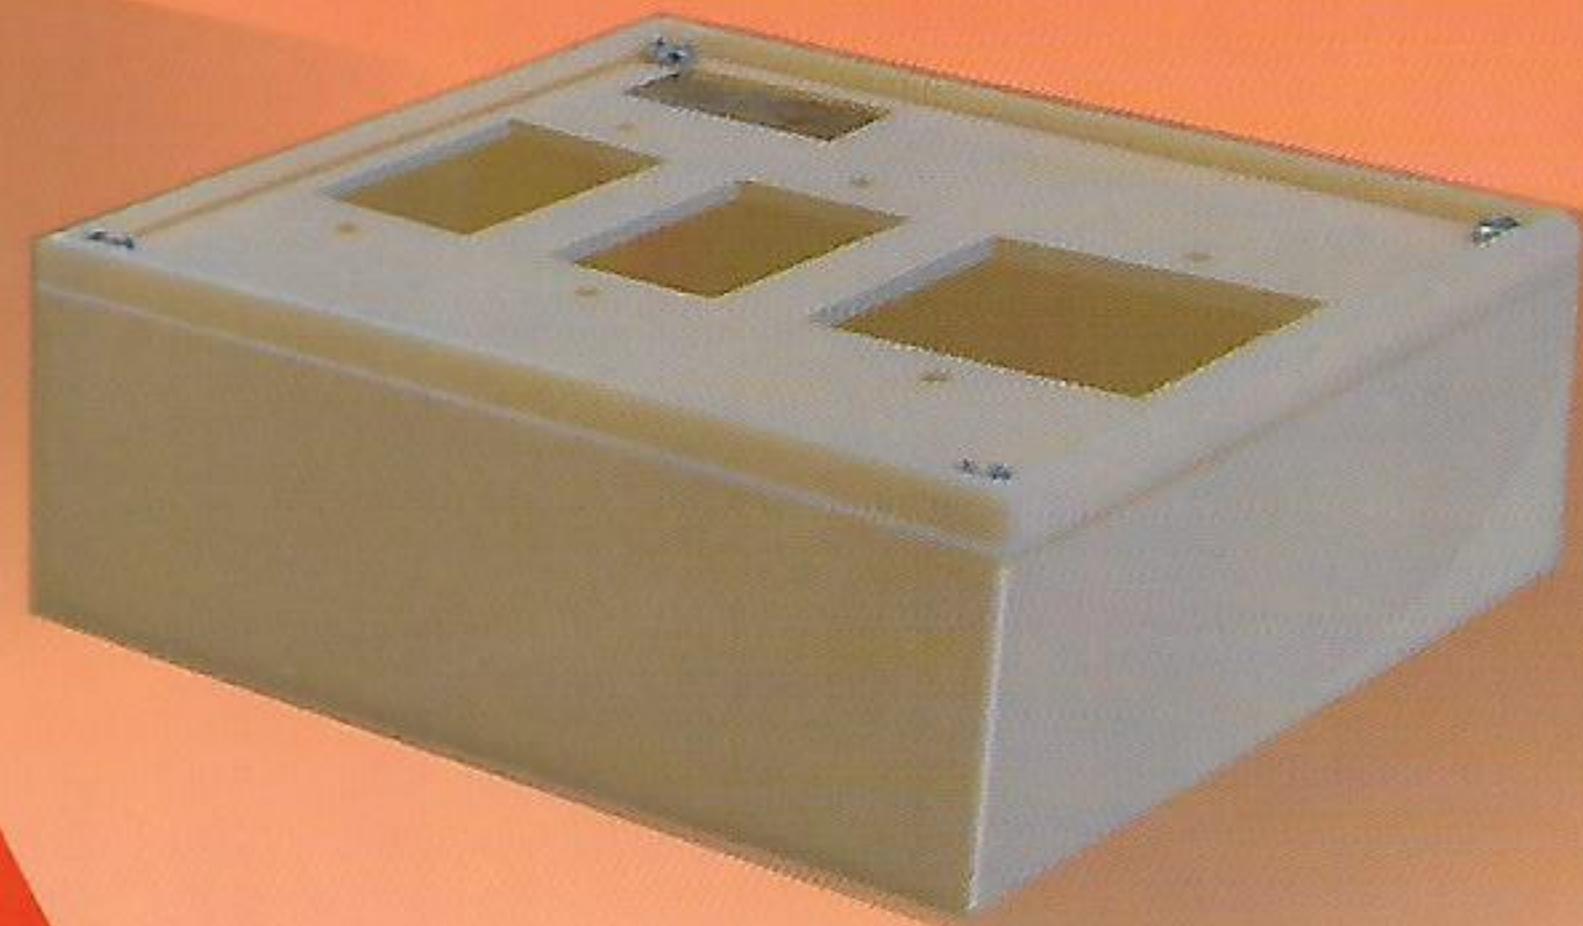

For more info

E_mail: swathiindustrie2004@gmail.com

Website: www.swathiindustries.com