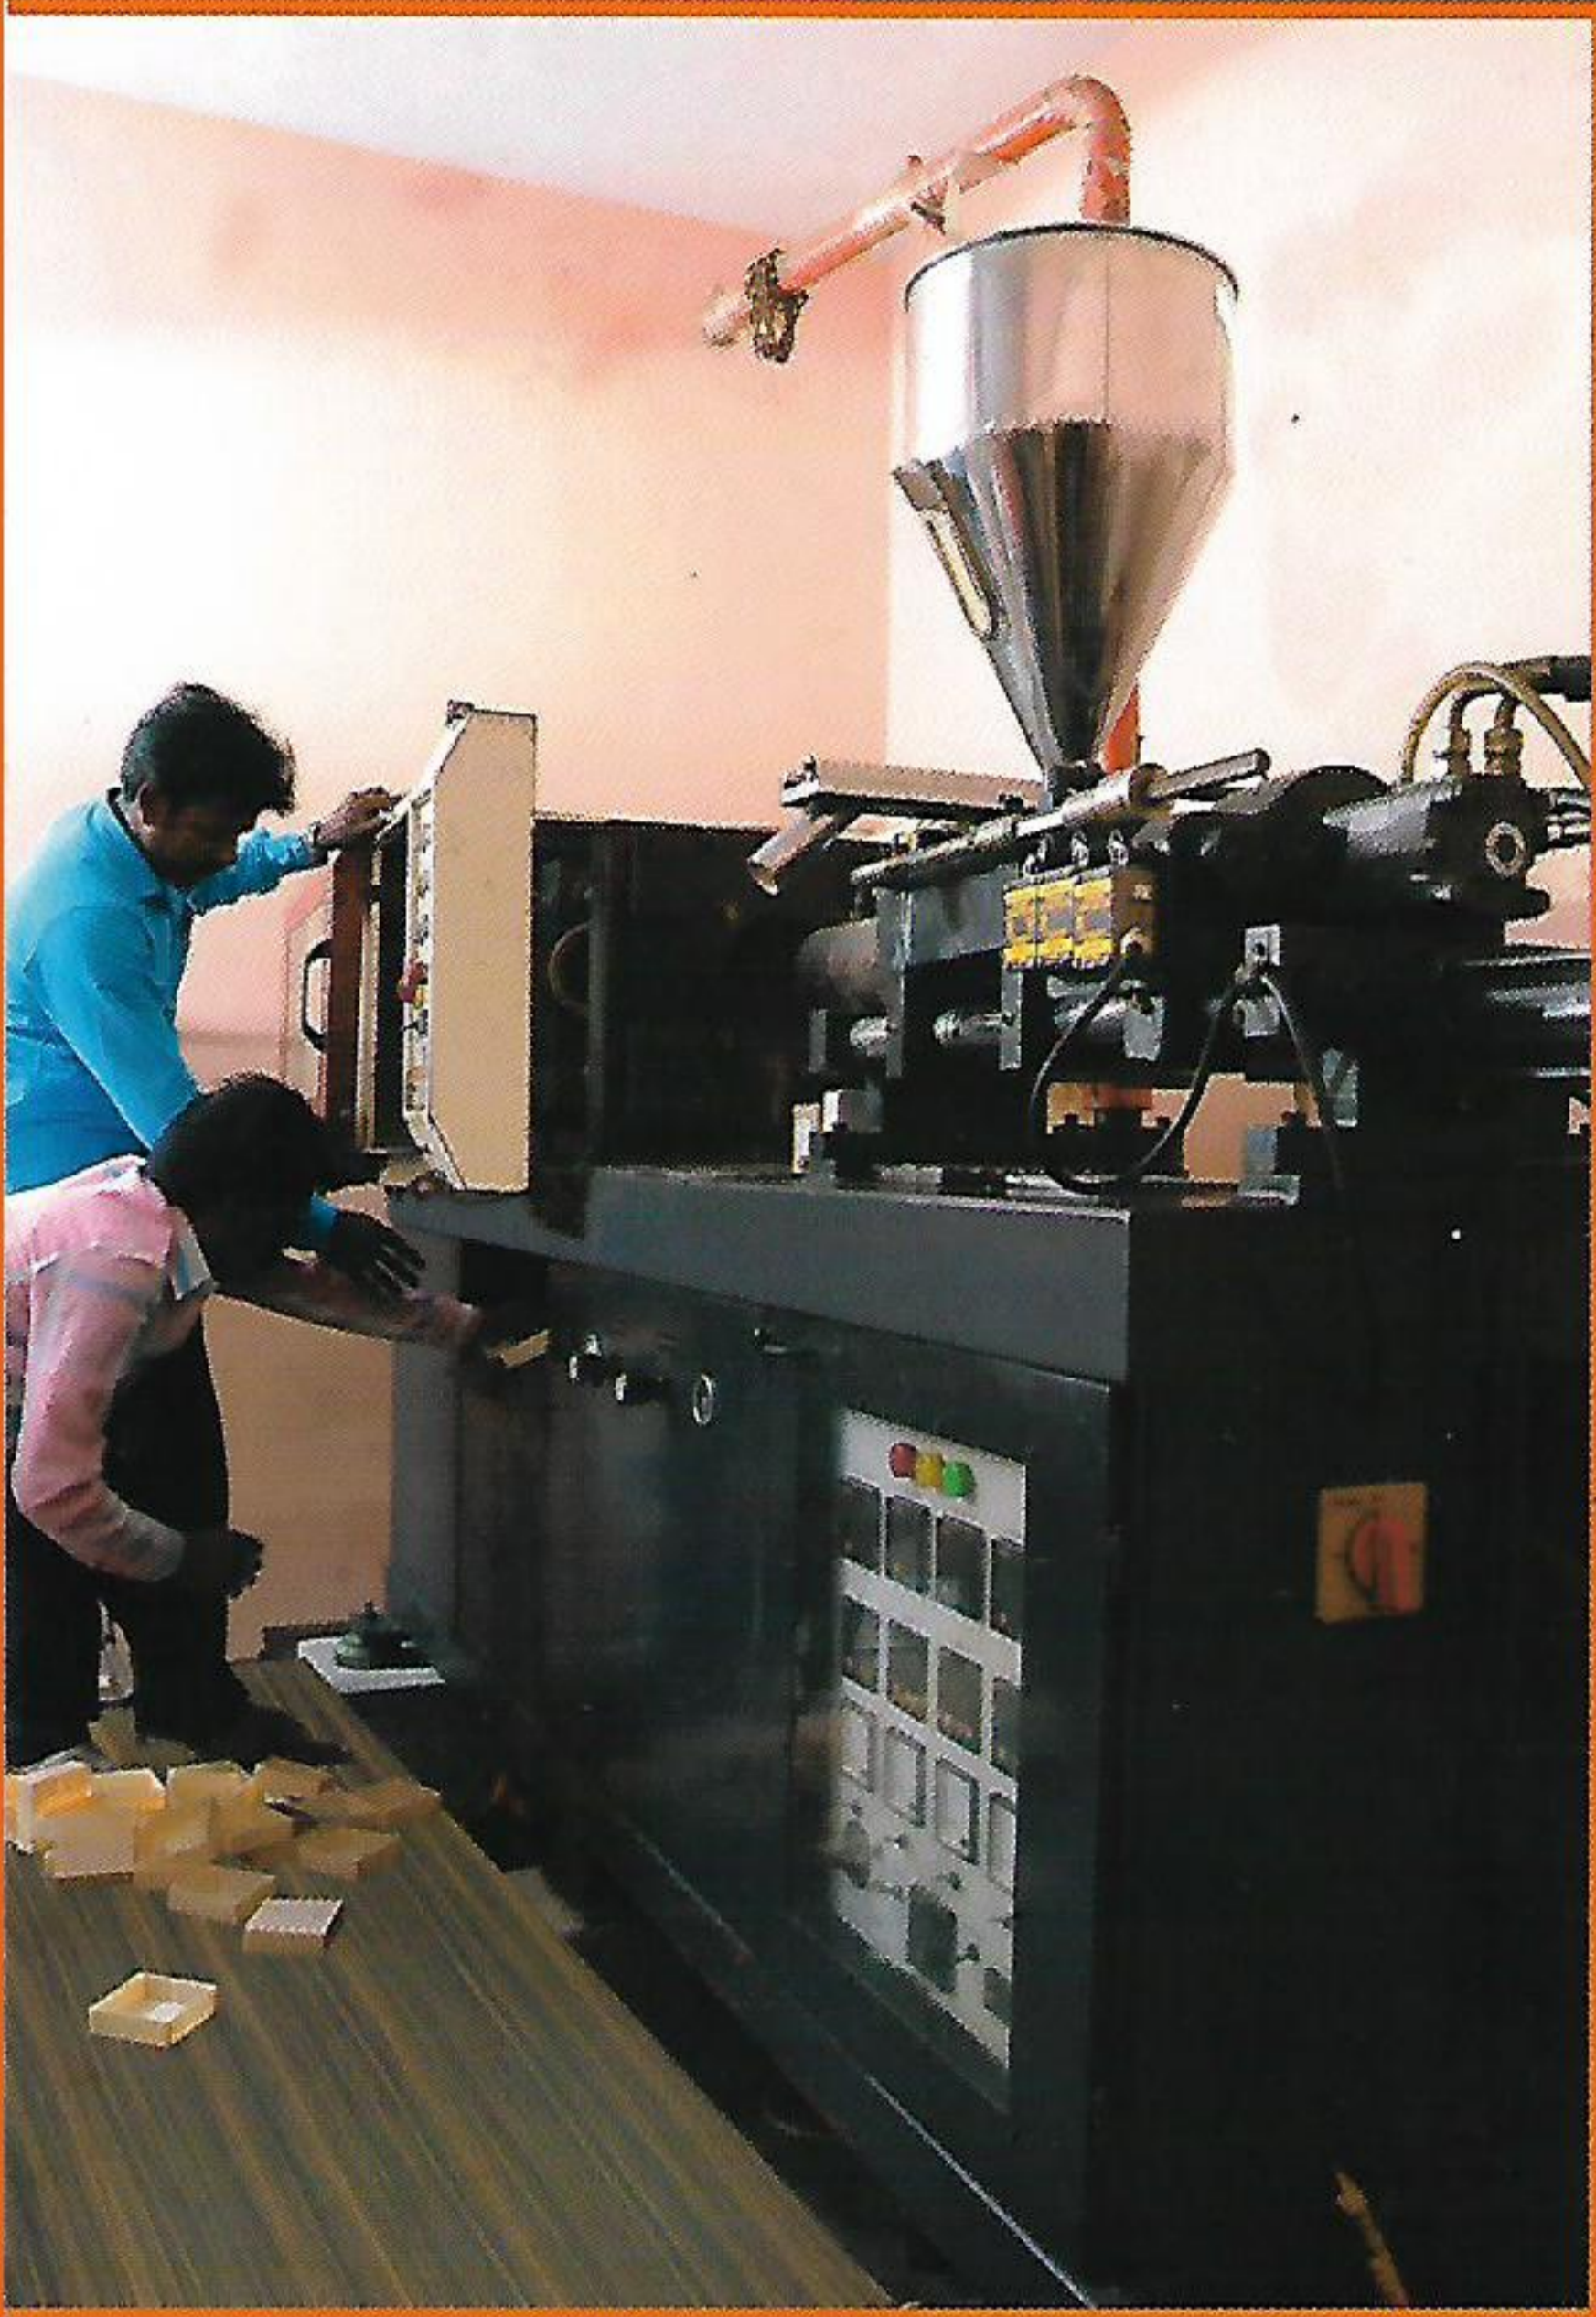

Swathi Industries

Price List

PVC Gang Box,
SS Com. 15Amps J Box